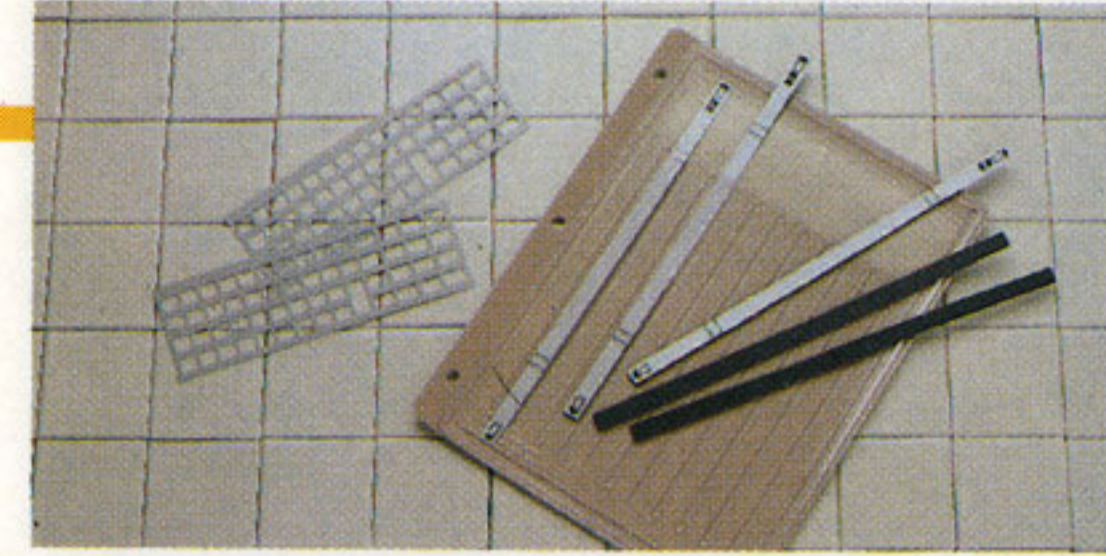

HP-71 Handheld Computer

Get extra mileage from your HP-71 with accessories such as overlays, magnetic cards, notebook holders and . . .

Accessories

AC Adapter/Recharger – 110 Vac
AC Adapter/Recharger – Europe 220 Vac
HP-71 Blank Overlay Kit (Qty. 5)
HP-71 Vinyl Carrying Case
30 Blank Magnetic Card Pac
Notebook Card Holder (Qty. 5)

Part Number

82059D
82066B
82462A
82463A
82707A
82715A