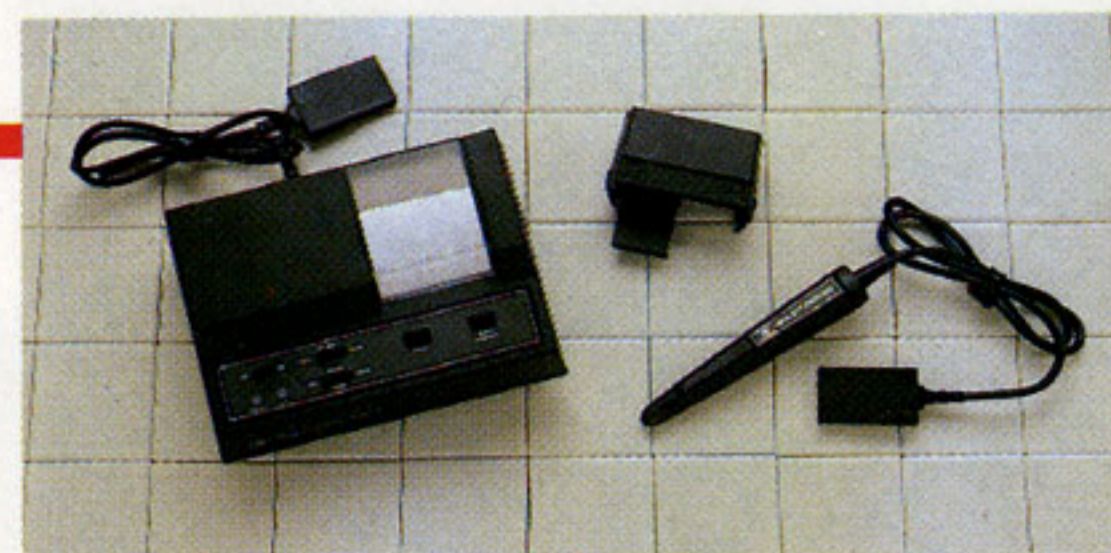

HP-41C/CV/CX

Dedicated peripherals for your HP-41 augment the ways you can use it.

Accessories

Accessories	Part Number
Extended Functions/Memory Module Owner's Handbook	82180-90001
Extended Functions/Memory Module Owner's Handbook – Spanish	82180-90009
Time Module Owner's Handbook	82182-90001
HP-41 Extended I/O Module Owner's Handbook	82183-90001
Plotter Module Owner's Handbook	82184-90001